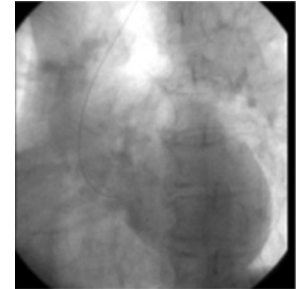

# Technowood® SSS Guide Wire, BK Shape and Arm Rest

St. Luke's has steadfastly demonstrated a deep commitment to patient-oriented medical care and nursing services based on the spirit of Christianity for over a century. Physicians guide certified professionals from the Pharmaceutical, Interventional Radiology, Clinical Laboratory and Nutritional Science Departments in applying evidence-based, innovative technologies to oversee clinical test results for daily and emergency medical care and support operational management.

## Technowood SSS Guide Wire, BK Shape

We currently use Technowood SSS Guide Wire, BK shape, 2 mm. This Guide Wire, BK shape does not need a straightner and this alleviates headaches that many cardiologists face every day. Furthermore, inside the vessels this Guide Wire, BK shape is very unlikely to enter the side branches and performs like a "J" guide wire.

## Arm Rest

Itta Ooshima,  
M D

This Arm Rest holds the patient's arm in a secure position providing comfort for the patient. This Arm Rest slightly lifts the patient's arm. When physician performs left radial artery approach, it provides ease of approach.