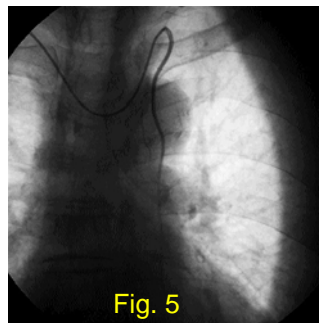

# Technowood® SSS Guide Wire

Left internal mammary artery angiogram through right radial artery approach with Technowood SSS Guide Wire, 3 mm "J" 150 cm - JR 3.5 Catheter

**Background:** Left internal mammary artery angiogram is often approached by right radial artery entry. Our preferred approach is to use the standard Judkins catheter for right coronary artery (JR 3.5) together with Technowood SSS Guide Wire.

**Methods:** Technowood SSS Guide Wire is positioned and rotated counterclockwise inside aorta and advanced to right brachial artery (Fig. 1). Catheter is positioned toward descending aorta, and withdraw Guide Wire halfway (Fig. 2). Advance the Guide Wire toward left subclavian artery (Fig. 3). Advance Guide Wire as far as possible and the catheter to follow over the Guide Wire (Fig. 4). Remove Guide Wire and adjust the catheter positioning for left internal mammary artery angiogram (Fig. 5). Otherwise, Guide Wire is remained inside the catheter and adjust the catheter positioning and remove Guide Wire and then left internal mammary artery angiogram is performed (Fig. 6).

**Conclusions:** Left internal mammary artery angiogram through right radial artery approach can be safely performed using Technowood SSS Guide Wire and Judkins catheter.