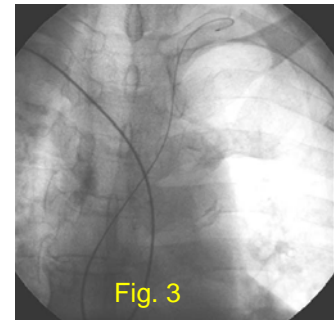

# Technowood® SSS Guide Wire

Left internal mammary artery angiogram through right radial artery approach with Technowood SSS Guide Wire, 3 mm "J" 150 cm - JR 3.5 Catheter

**Background:** Left internal mammary artery angiogram is often approached by right radial artery entry. Our preferred approach is to use the standard Judkins catheter for right coronary artery (JR 3.5) together with Technowood SSS Guide Wire.

**Methods:** Technowood SSS Guide Wire is positioned and rotated counterclockwise inside aorta and advanced to right brachial artery (Fig. 1). Catheter is positioned toward descending aorta, and withdraw Guide Wire halfway (Fig. 2). Advance the Guide Wire toward left subclavian artery (Fig. 3). Advance Guide Wire as far as possible and the catheter to follow over the Guide Wire (Fig. 4). Remove Guide Wire and adjust the catheter positioning for left internal mammary artery angiogram (Fig. 5). Otherwise, Guide Wire is remained inside the catheter and adjust the catheter positioning and remove Guide Wire and then left internal mammary artery angiogram is performed (Fig. 6).

**Conclusions:** Left internal mammary artery angiogram through right radial artery approach can be safely performed using Technowood SSS Guide Wire and Judkins catheter.