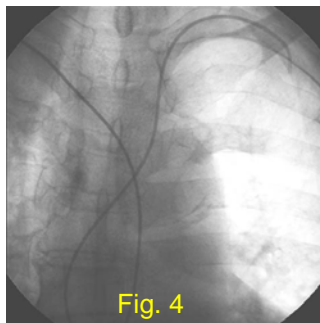

# Technowood® SSS Guide Wire

Left internal mammary artery angiogram through right radial artery approach with Technowood SSS Guide Wire, 3 mm "J" 150 cm - JR 3.5 Catheter

**Background:** Left internal mammary artery angiogram is often approached by right radial artery entry. Our preferred approach is to use the standard Judkins catheter for right coronary artery (JR 3.5) together with Technowood SSS Guide Wire.

**Methods:** Technowood SSS Guide Wire is positioned and rotated counterclockwise inside aorta and advanced to right brachial artery (Fig. 1). Catheter is positioned toward descending aorta, and withdraw Guide Wire halfway (Fig. 2). Advance the Guide Wire toward left subclavian artery (Fig. 3). Advance Guide Wire as far as possible and the catheter to follow over the Guide Wire (Fig. 4). Remove Guide Wire and adjust the catheter positioning for left internal mammary artery angiogram (Fig. 5). Otherwise, Guide Wire is remained inside the catheter and adjust the catheter positioning and remove Guide Wire and then left internal mammary artery angiogram is performed (Fig. 6).

**Conclusions:** Left internal mammary artery angiogram through right radial artery approach can be safely performed using Technowood SSS Guide Wire and Judkins catheter.