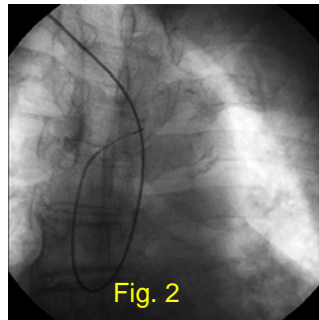

# Technowood® SSS Guide Wire

Left internal mammary artery angiogram through right radial artery approach with Technowood SSS Guide Wire, 3 mm "J" 150 cm - JR 3.5 Catheter

**Background:** Left internal mammary artery angiogram is often approached by right radial artery entry. Our preferred approach is to use the standard Judkins catheter for right coronary artery (JR 3.5) together with Technowood SSS Guide Wire.

**Methods:** Technowood SSS Guide Wire is positioned and rotated counterclockwise inside aorta and advanced to right brachial artery (Fig. 1). Catheter is positioned toward descending aorta, and withdraw Guide Wire halfway (Fig. 2). Advance the Guide Wire toward left subclavian artery (Fig. 3). Advance Guide Wire as far as possible and the catheter to follow over the Guide Wire (Fig. 4). Remove Guide Wire and adjust the catheter positioning for left internal mammary artery angiogram (Fig. 5). Otherwise, Guide Wire is remained inside the catheter and adjust the catheter positioning and remove Guide Wire and then left internal mammary artery angiogram is performed (Fig. 6).

**Conclusions:** Left internal mammary artery angiogram through right radial artery approach can be safely performed using Technowood SSS Guide Wire and Judkins catheter.