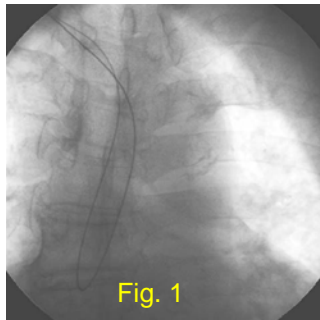

# Technowood® SSS Guide Wire

Left internal mammary artery angiogram through right radial artery approach with Technowood SSS Guide Wire, 3 mm "J" 150 cm - JR 3.5 Catheter

**Background:** Left internal mammary artery angiogram is often approached by right radial artery entry. Our preferred approach is to use the standard Judkins catheter for right coronary artery (JR 3.5) together with Technowood SSS Guide Wire.

**Methods:** Technowood SSS Guide Wire is positioned and rotated counterclockwise inside aorta and advanced to right brachial artery (Fig. 1). Catheter is positioned toward descending aorta, and withdraw Guide Wire halfway (Fig. 2). Advance the Guide Wire toward left subclavian artery (Fig. 3). Advance Guide Wire as far as possible and the catheter to follow over the Guide Wire (Fig. 4). Remove Guide Wire and adjust the catheter positioning for left internal mammary artery angiogram (Fig. 5). Otherwise, Guide Wire is remained inside the catheter and adjust the catheter positioning and remove Guide Wire and then left internal mammary artery angiogram is performed (Fig. 6).

**Conclusions:** Left internal mammary artery angiogram through right radial artery approach can be safely performed using Technowood SSS Guide Wire and Judkins catheter.