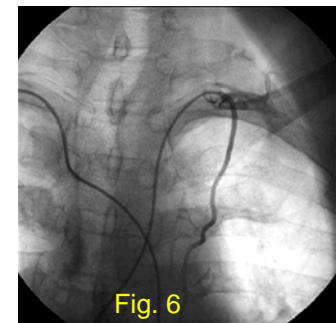

# Technowood® SSS Guide Wire

Left internal mammary artery angiogram through right radial artery approach with Technowood SSS Guide Wire, 3 mm "J" 150 cm - JR 3.5 Catheter

**Background:** Left internal mammary artery angiogram is often approached by right radial artery entry. Our preferred approach is to use the standard Judkins catheter for right coronary artery (JR 3.5) together with Technowood SSS Guide Wire.

**Methods:** Technowood SSS Guide Wire is positioned and rotated counterclockwise inside aorta and advanced to right brachial artery (Fig. 1). Catheter is positioned toward descending aorta, and withdraw Guide Wire halfway (Fig. 2). Advance the Guide Wire toward left subclavian artery (Fig. 3). Advance Guide Wire as far as possible and the catheter to follow over the Guide Wire (Fig. 4). Remove Guide Wire and adjust the catheter positioning for left internal mammary artery angiogram (Fig. 5). Otherwise, Guide Wire is remained inside the catheter and adjust the catheter positioning and remove Guide Wire and then left internal mammary artery angiogram is performed (Fig. 6).

**Conclusions:** Left internal mammary artery angiogram through right radial artery approach can be safely performed using Technowood SSS Guide Wire and Judkins catheter.